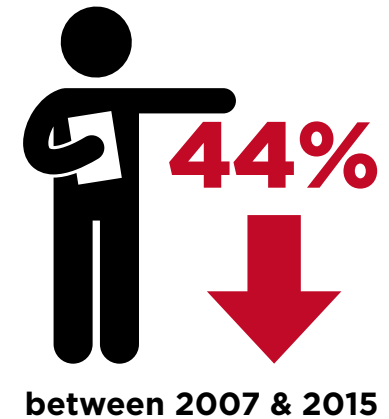

Worker memorial - workplace fatalities

Almost 50% of fatalities were in 2 industries

transport, postal & warehousing

agriculture, forestry & fishing

Fatality rate decreased

All statistics for the worker fatalities infographic have been sourced from Safe Work Australia's Work-related traumatic injury fatalities 2015 report